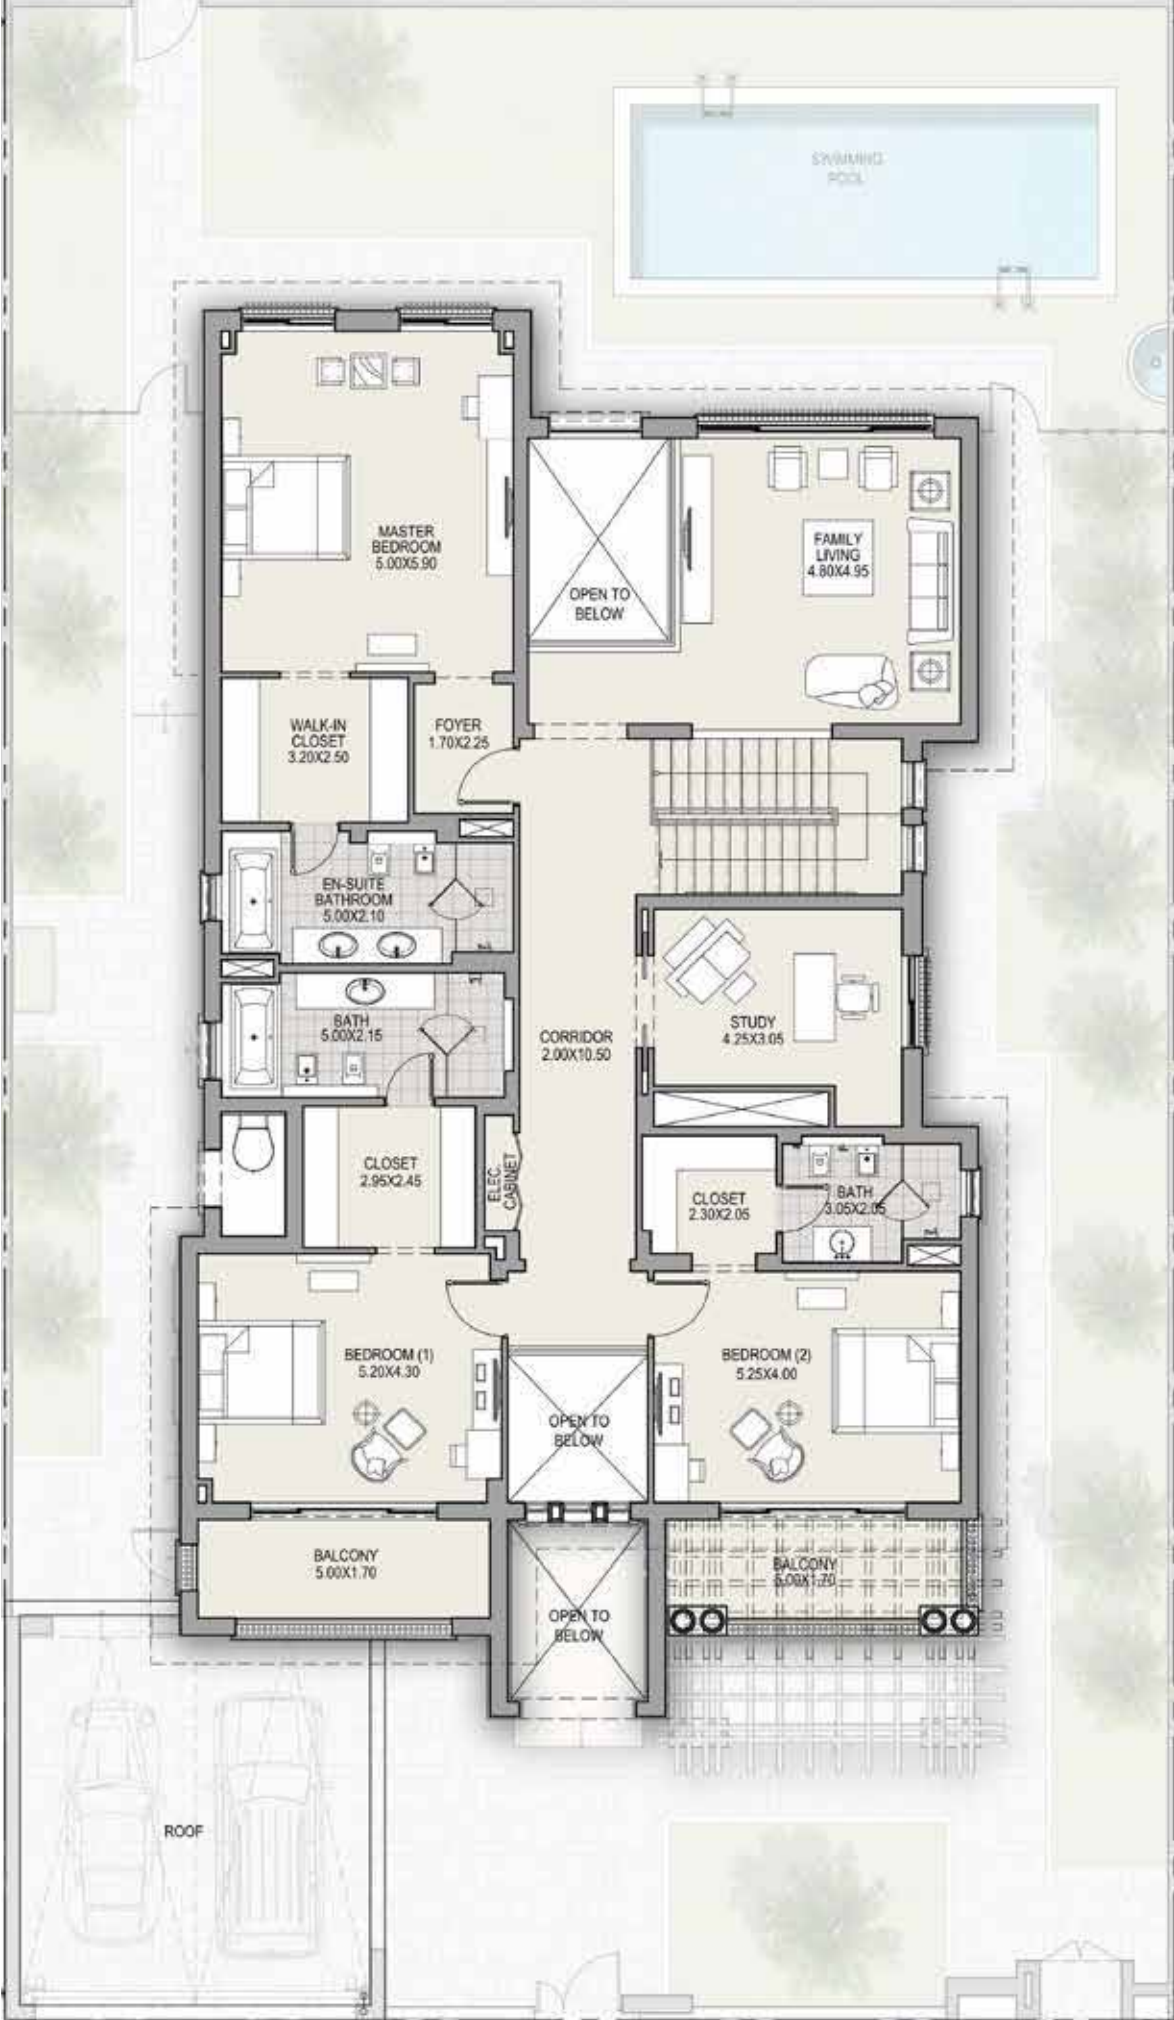

# FOUR BEDROOM VILLA BROCHURE

meydan  
SOBHA

# VILLAS

MOHAMMED BIN RASHID AL MAKTOUM CITY  
DISTRICT ONE

TOTAL AREA 6,393 SQFT

TOTAL AREA 6,393 SQFT

TOTAL AREA 6,435 SQFT

TOTAL AREA 6,435 SQFT