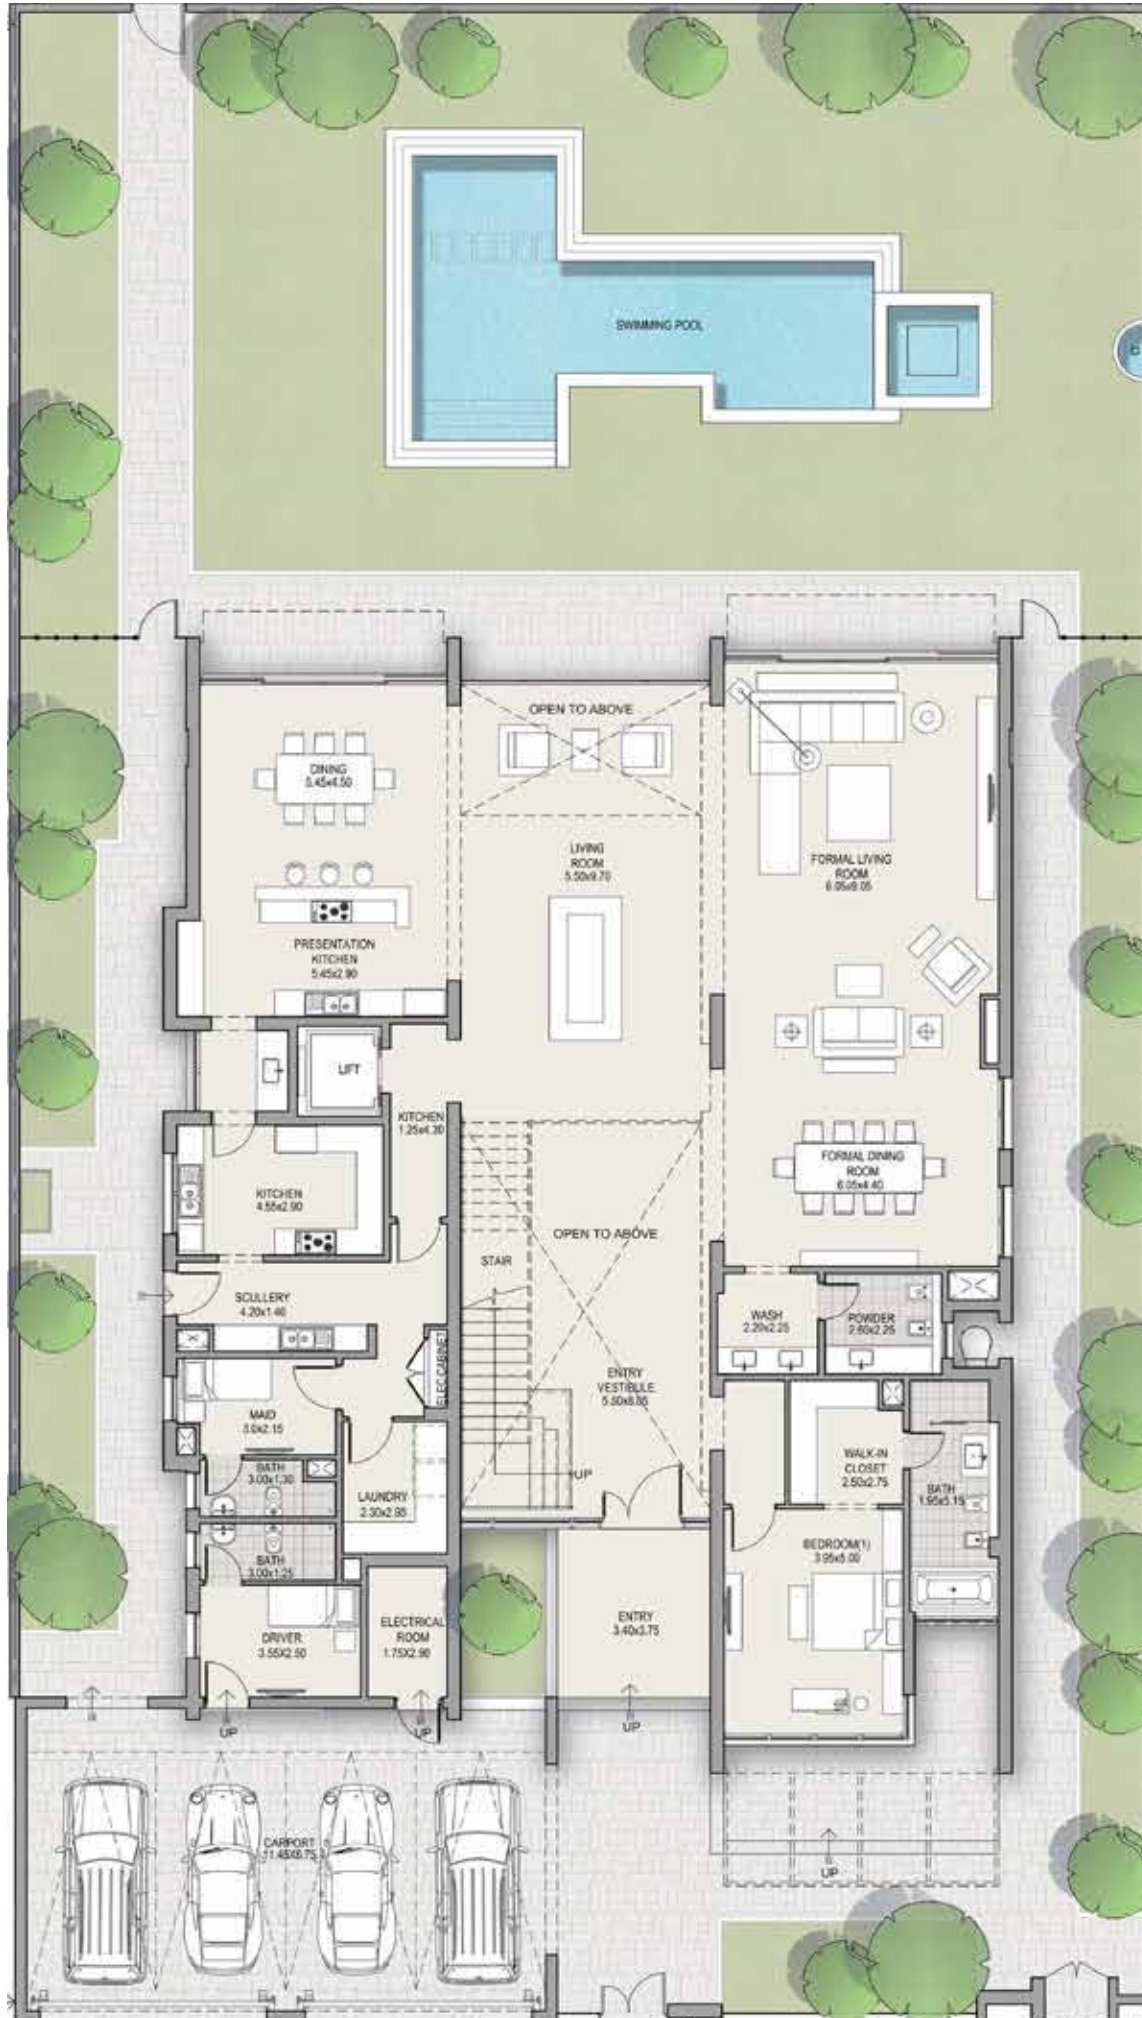

MOHAMMED BIN RASHID AL MAKTOUM CITY
D I S T R I C T O N E

SIX BEDROOM VILLA BROCHURE

meydan
SOBHA

VILLAS

MOHAMMED BIN RASHID AL MAKTOUM CITY
DISTRICT ONE

CONTEMPORARY VILLA
Type C

6 Bedroom
Ground Floor Plan

TOTAL AREA 9,903 SQFT

TOTAL AREA 9,903 SQFT

TOTAL AREA 11,527 SQFT

CONTEMPORARY VILLA
Type C

6+ Bedroom
Ground Floor Plan

TOTAL AREA 11,527 SQFT

TOTAL AREA 11,527 SQFT

TOTAL AREA 9,939 SQFT

TOTAL AREA 9,939 SQFT

TOTAL AREA 11,302 SQFT

TOTAL AREA 11,302 SQFT

TOTAL AREA 11,302 SQFT

TOTAL AREA 11,302 SQFT

VILLAS

MOHAMMED BIN RASHID AL MAKTOUM CITY
DISTRICT ONE