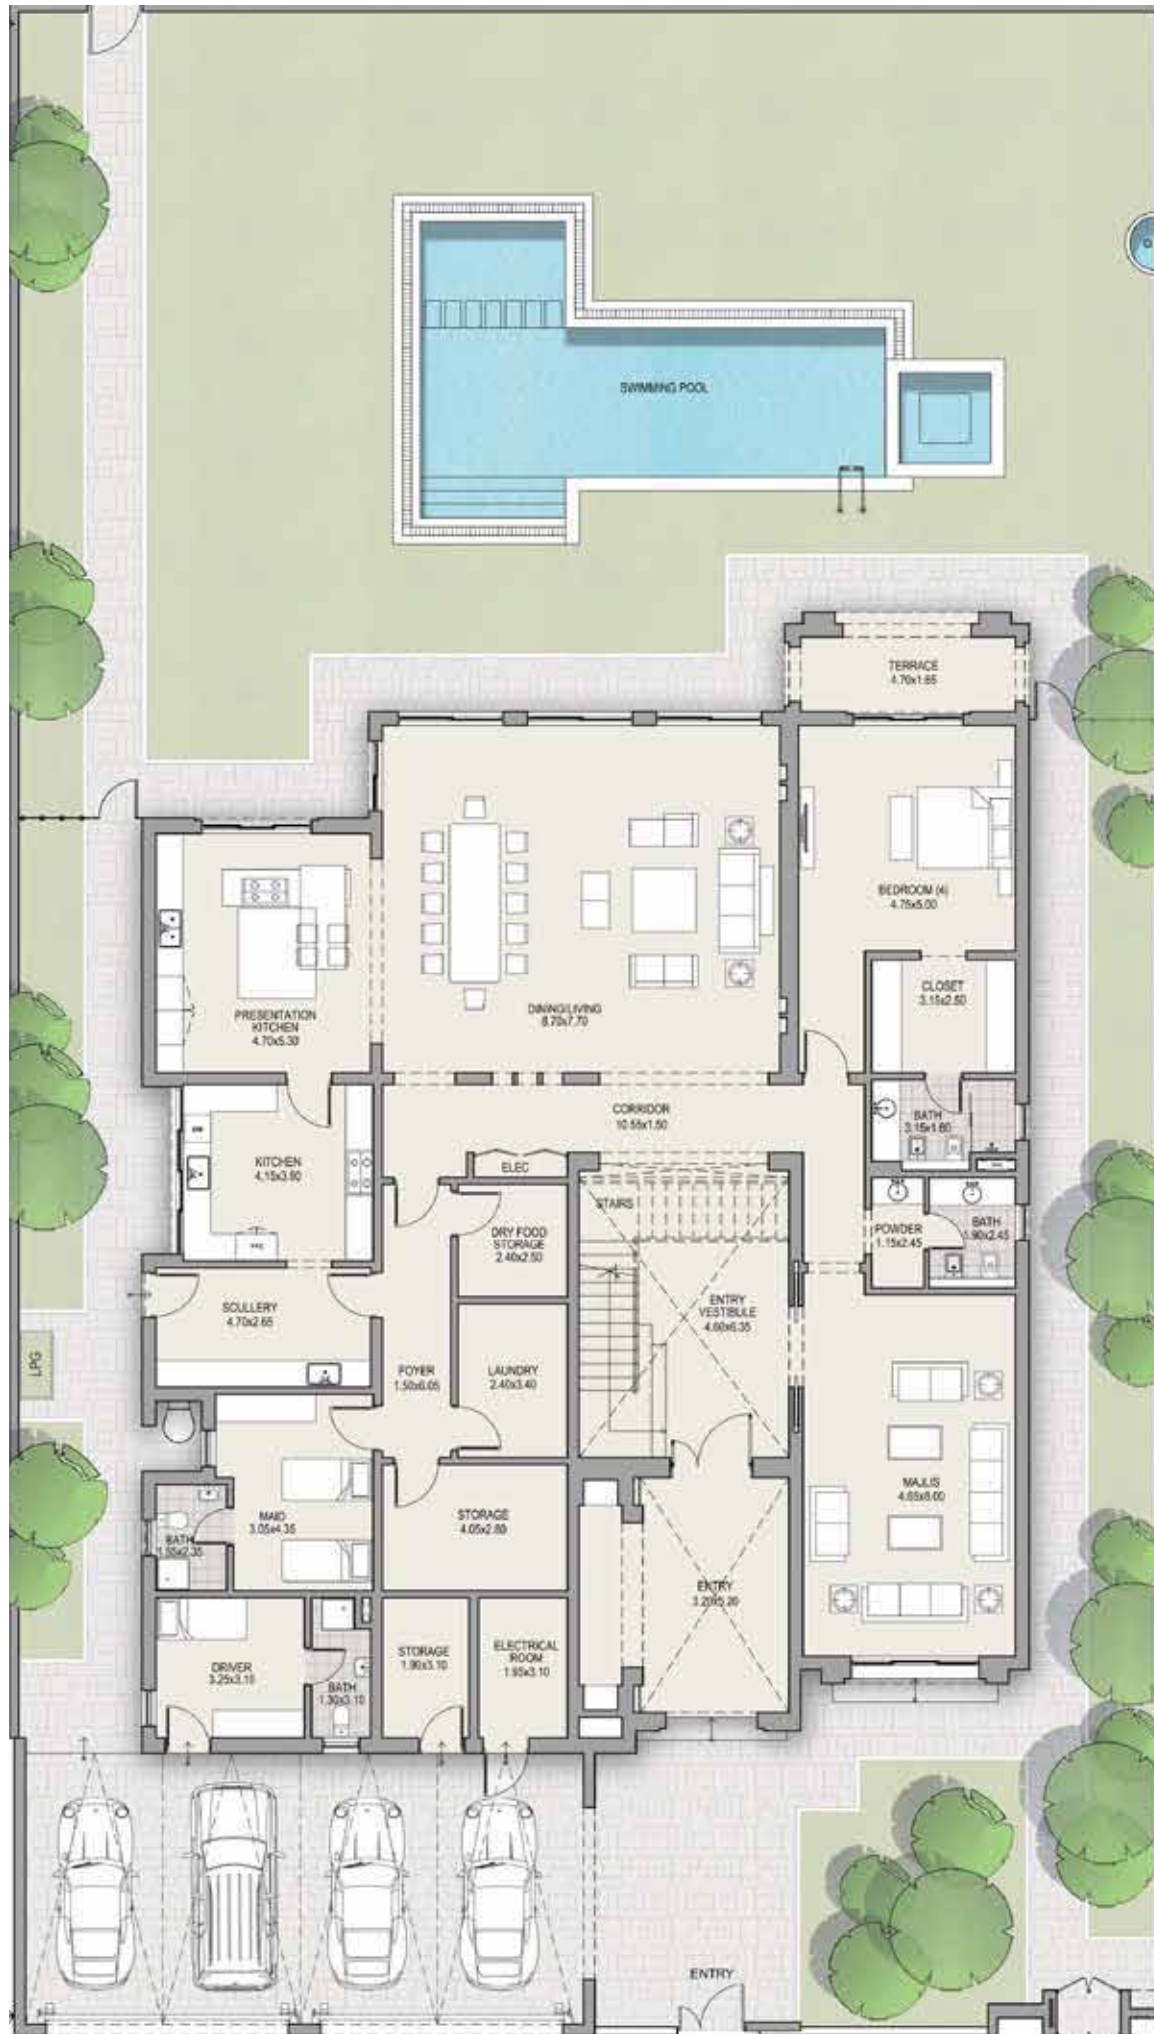

MOHAMMED BIN RASHID AL MAKTOUM CITY
D I S T R I C T O N E

SIX BEDROOM VILLA BROCHURE

meydan
SOBHA

VILLAS

MOHAMMED BIN RASHID AL MAKTOUM CITY
DISTRICT ONE

CONTEMPORARY VILLA
Type C

6 Bedroom
Ground Floor Plan

TOTAL AREA 9,903 SQFT

TOTAL AREA 9,903 SQFT

TOTAL AREA 11,527 SQFT

CONTEMPORARY VILLA
Type C

6+ Bedroom
Ground Floor Plan

TOTAL AREA 11,527 SQFT

TOTAL AREA 11,527 SQFT

TOTAL AREA 9,939 SQFT

TOTAL AREA 9,939 SQFT

TOTAL AREA 11,302 SQFT

TOTAL AREA 11,302 SQFT

TOTAL AREA 11,302 SQFT

TOTAL AREA 11,302 SQFT

VILLAS

MOHAMMED BIN RASHID AL MAKTOUM CITY
DISTRICT ONE